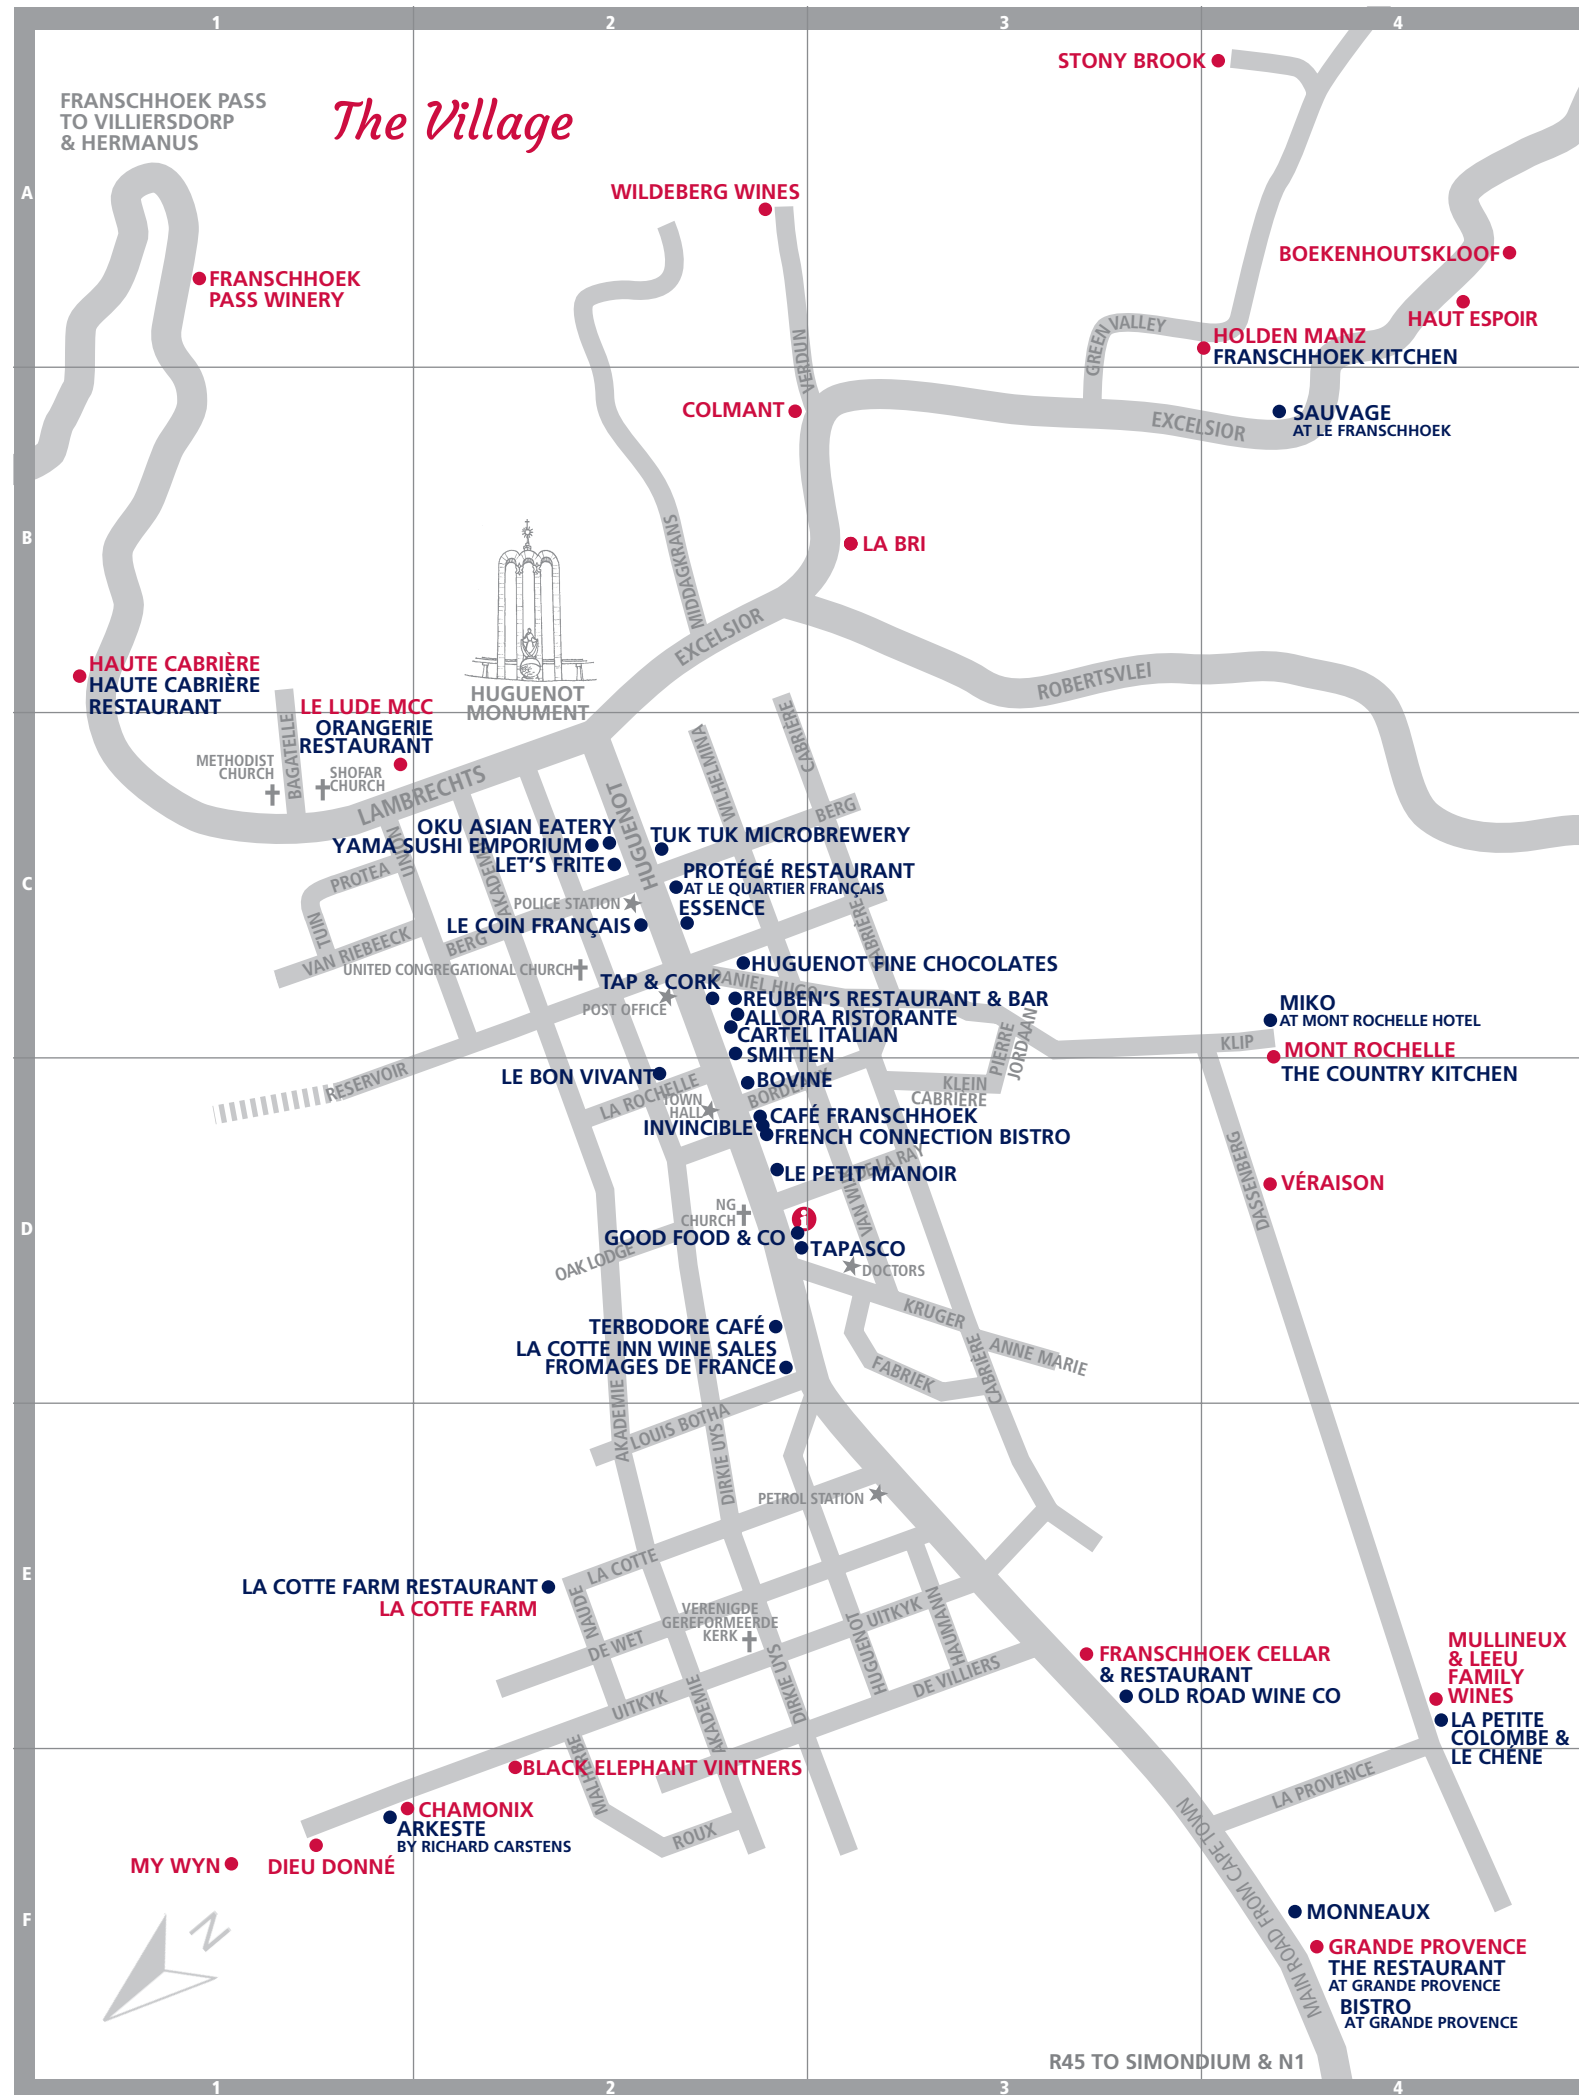

FRANSCHHOEK TOURS & TRANSFERS

LA ROCHELLE WINE & GOURMET TOURS	+27 (0)83 301 6774	TREVOR J – CALL A CAB	+27 (0)82 256 6784
		TUK TUK FRANSCHHOEK	+27 (0)72 735 3035

DISTANCES FROM FRANSCHHOEK INFO BUREAU

FRANSCHHOEK PASS WINERY	2.5 km	PAARL	26 km
BOEKENHOUTSKLOOF	5 km	STELLENBOSCH	30 km
BOSCHENDAL	15 km	CAPE TOWN	83 km
VAL DE VIE WINE ESTATE & POLO CLUB	20 km	CAPE TOWN INTERNATIONAL AIRPORT	62 km
BABYLONSTOREN	22 km		

Please see reverse for Restaurants and Vignerons in Franschhoek Valley

FRANSCHHOEK Food & Wine ROUTE

FESTIVALS

Franschhoek Chamber Music Festival – February

Franschhoek Literary Festival – May

Franschhoek Bastille Festival – July

Franschhoek Uncorked Festival
Franschhoek Open Gardens Festival
Art & Sculpture Festival – October

Franschhoek Classic Car Festival – November

Franschhoek Cap Classique & Champagne Festival – December