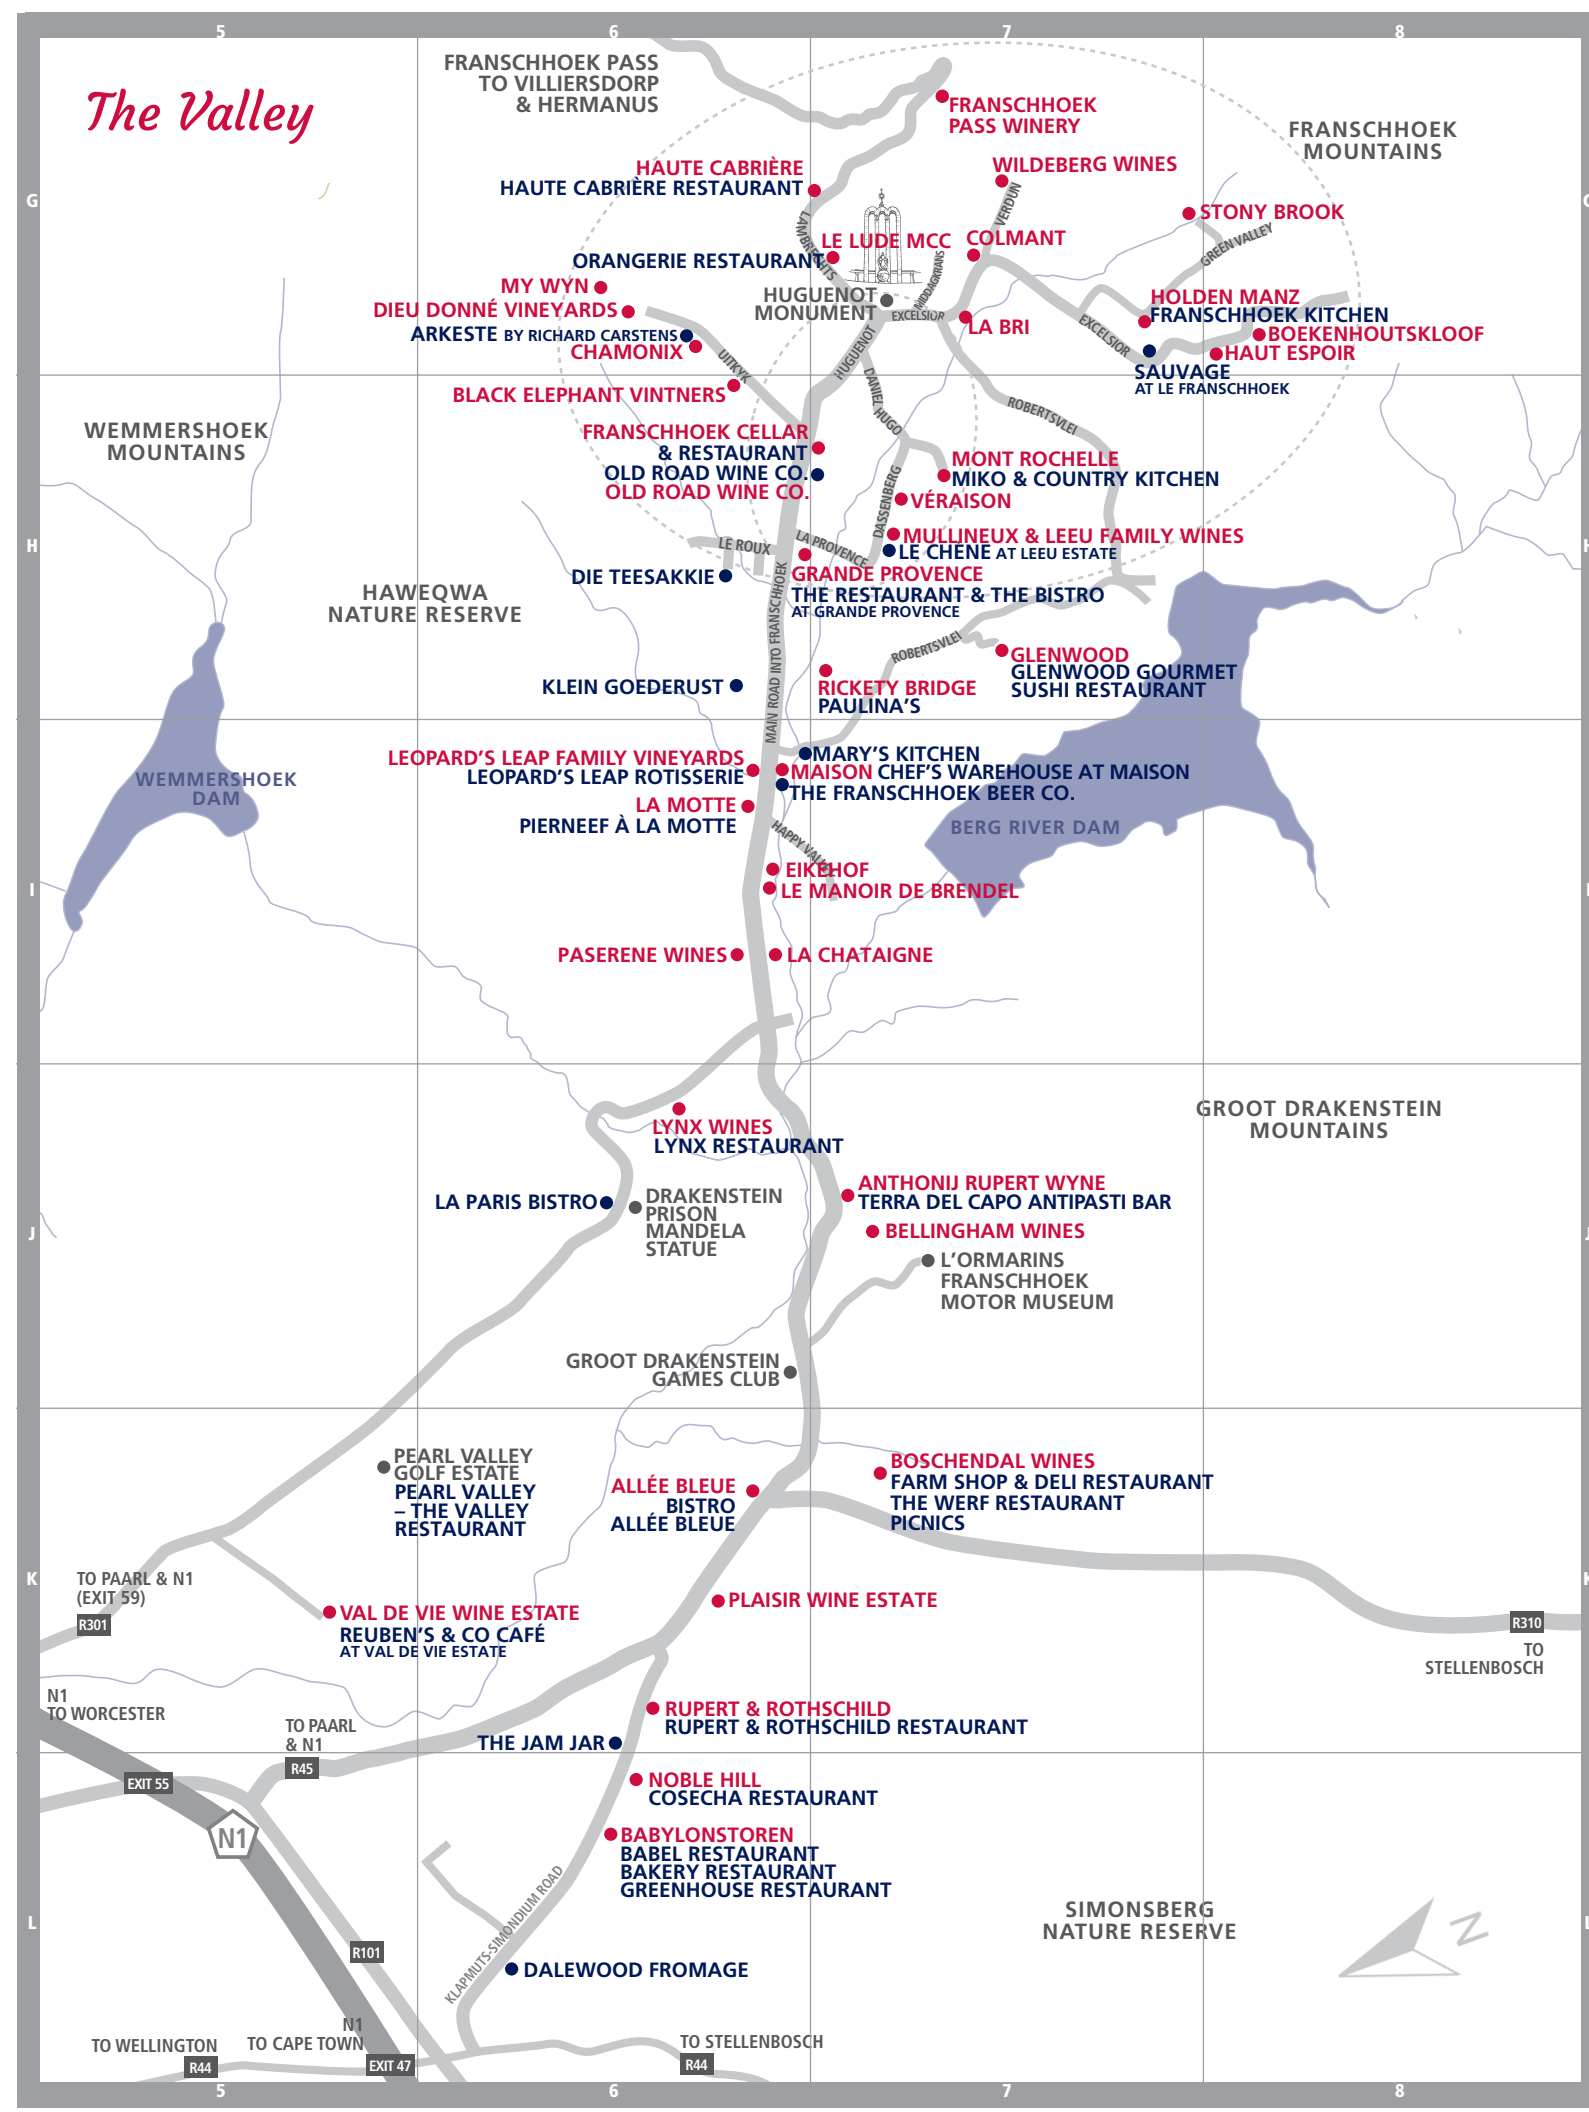

*Part of Franschhoek Rond en Bont Route

VIGNERONS cont.				see column headers under main heading					
NOT OPEN TO THE PUBLIC/SALES AT LA COTTE INN WINE SALES				GRID REFERENCE	CELLAR TOURS	TASTING & SALES	FOOD & WINE PAIRINGS	GALLERY/MUSEUM	DELIVERY SHOP
BELLINGHAM	021 870 4200	Tasting&Sales Franschhoek Cellar							
LA COTTE FARM	021 207 3907	www.lacottefarm.com							
VERAISON VINEYARDS	072 920 0208	www.veraison.co.za							

FRANSCHHOEK WINE VALLEY
TEL. +27 (0)21 876 3603/2861
FAX. +27 (0)21 876 2768 · info@franschhoek.org.za
www.franschhoek.org.za

Please see reverse for restaurants and vigneronns in Franschhoek village

VIGNERONS DE FRANSCHHOEK				GRID REFERENCE	CELLAR TOURS	TASTING & SALES	FOOD & WINE PAIRINGS	GALLERY/MUSEUM	DELIVERY SHOP
OPEN BY APPOINTMENT/SALES AT LA COTTE INN WINE SALES									
ALLÉE BLEUE ESTATE & WINES	021 874 1021	www.alleebleue.co.za		K6					
BABYLONSTOREN	021 863 3852	www.babylonstoren.com		L6					
BOSCHENDAL WINES	021 870 4200	www.boschendal.com		K7					
CAPE CHAMONIX WINE FARM	021 876 8425	www.chamonix.com		G6					
COLMANT	083 778 8874	www.colmant.co.za		G7					
DIEU DONNÉ VINEYARDS	021 224 0667	www.dieudonnevineyards.com		G6					
EIKEHOF	021 876 2469	www.eikehof.com		I6					
FRANSCHHOEK CELLAR	021 876 2086	www.franschhoekcellar.co.za		H7					
GLENWOOD	021 876 2044	www.glenwoodvineyards.co.za		H7					
GRANDE PROVENCE ESTATE	021 876 8600	www.grandeprovence.co.za		H6					
HAUTE CABRIÈRE – Home of Pierre Jourdan	021 876 8500	www.cabriere.co.za		G6					
HOLDEN MANZ WINE ESTATE	021 876 2738	www.holdenmanz.com		G7					
LA BRI	021 876 2593	www.labri.co.za		G7					
LA MOTTE	021 876 8000	www.la-motte.com		I6					
LE LUDE MCC	021 100 3465	www.lerule.co.za		C1					
LE MANOIR DE BRENDDEL	021 876 4525	www.le-manoir-de-brenddel.com		I6					
LEOPARD'S LEAP FAMILY VINEYARDS	021 876 8002	www.leopardleap.com		I6					
LYNX WINES	021 867 0406	www.lynxwines.co.za		J6					
MAISON ESTATE	021 876 2116	www.maisonestate.co.za		I6					
MONT ROCHELLE	021 876 2770	www.montrochelle.virgin.com		H7					
MY WYN	083 305 556	www.mywynfranschhoek.co.za		G6					
NOBLE HILL	021 874 3844	www.noblehill.com		L6					
OLD ROAD WINE CO	021 271 0379	www.oldroadwinecompany.com		H7					
PASERENE WINES	021 876 2714	www.paserene.co.za		I6					
PLAISIR WINE ESTATE	021 488 9977	www.plaisir.co.za		K6					
RICKETY BRIDGE WINERY	021 876 2129	www.ricketybridge.com		H7					
RUPERT & ROTHSCHILD VIGNERONS	021 874 1648	www.rupert-rothschildvignerons.com		K6					
STONY BROOK	021 876 2182	www.stonybrook.co.za		G7					

ANTHONIJ RUPERT WYNE	021 874 9000	www.rupertwines.com		J7					
BLACK ELEPHANT VINTNERS	021 876 2903	www.bevintners.co.za		H7					
BOEKENHOUTSKLOOF	021 876 3320	www.boekenhouts Kloof.co.za		G8					
FRANSCHHOEK PASS WINERY	082 559 8063	www.franschhoekpassvillia.co.za		G7					
HAUT ESPOIR	021 876 4000	www.hautespoir.com		G8					
LA CHATAIGNE	021 876 3220	www.lachat.co.za		I6					
MULLINEUX & LEEU FAMILY WINES	021 492 2224	www.milfwines.com		H7					
VAL DE VIE WINE & POLO ESTATE	021 863 6100	www.valdevie.co.za		K5					
WILDEBERG WINES	082 895 4111	www.wildeberg.co.za		G7